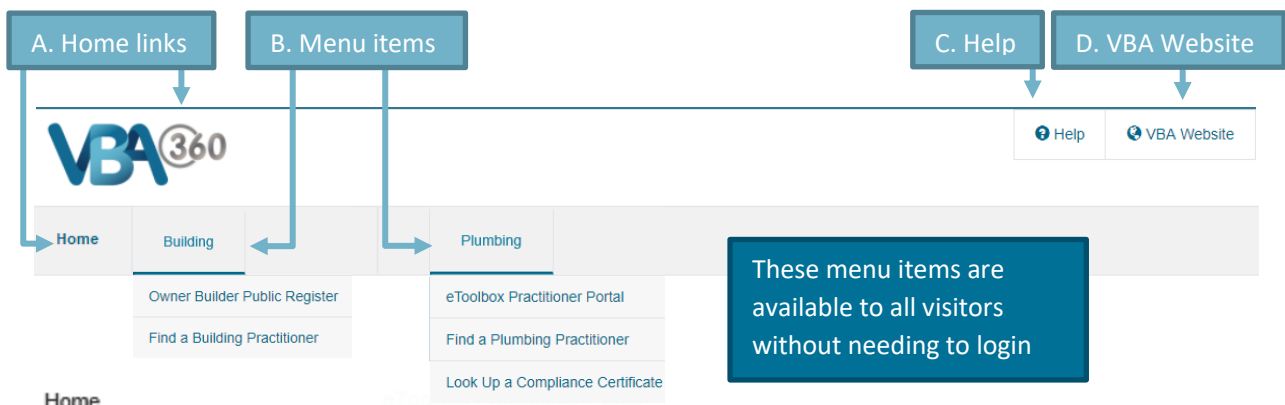

# Instructions

## Understanding VBA360

The **VBA360 Portal** is a place where the **General Public & Practitioners / Back Office Workers (BOW)** can access key information and make applications for Complaints, Owner Builder and purchase Compliance Certificates.

Welcome to the new VBA360, a fast and simple way to access a number of VBA services online.